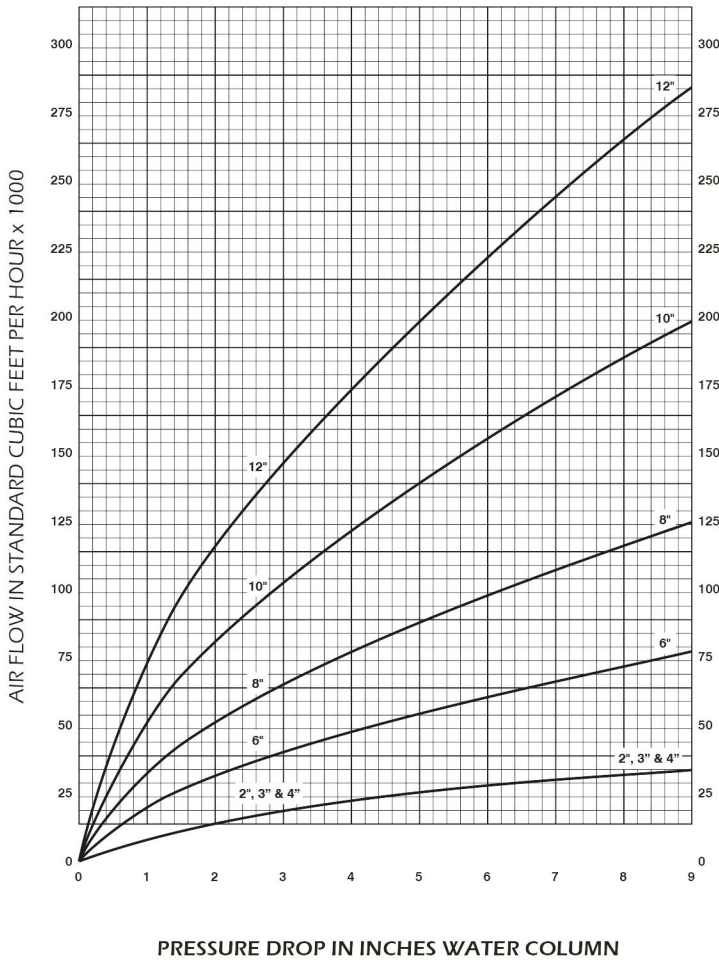

FLOW CAPACITY CURVES

CRIMPED RIBBON FLAME ARRESTORS

SIZES: 2" TO 12"

SIZES: 14" TO 30"