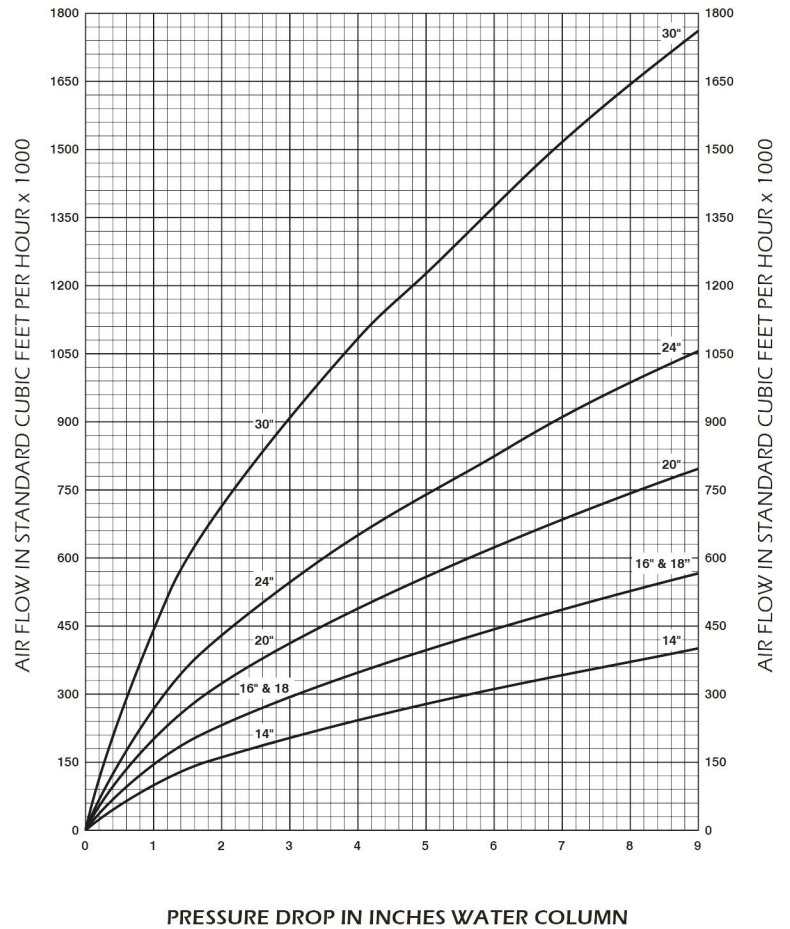

FLOW CAPACITY CURVES

CRIMPED RIBBON FLAME ARRESTORS

SIZES: 2" TO 12"

SIZES: 14" TO 30"