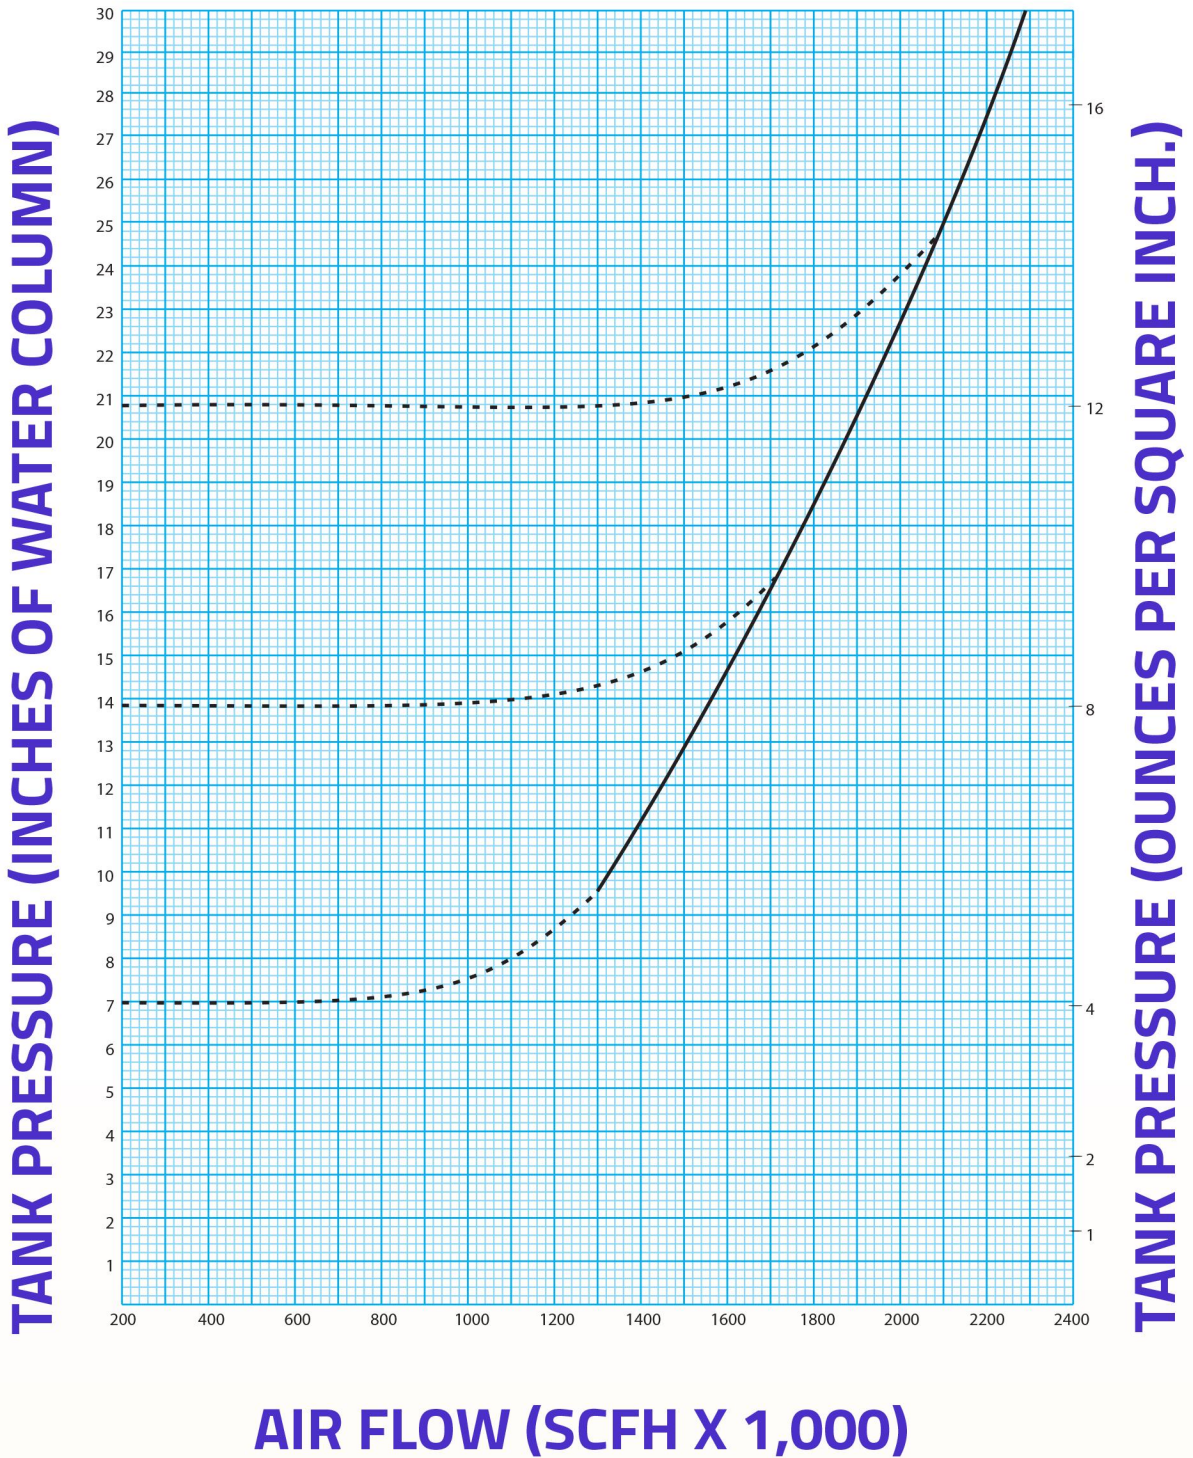

FAV SYSTEMS MODEL EPR

EMERGENCY PRESSURE RELIEF/16" INLET

PRESSURE FLOW CURVE

SPECIALIZED IN PREVENTING FUGITIVE EMISSIONS

Contact: 1 (956) 589 8832

www.favsystems.com

FAV SYSTEMS MODEL EPR

EMERGENCY PRESSURE RELIEF/20" INLET

PRESSURE FLOW CURVE

SPECIALIZED IN PREVENTING FUGITIVE EMISSIONS

Contact: 1 (956) 589 8832

www.favsystems.com

FAV SYSTEMS MODEL EPR

EMERGENCY PRESSURE RELIEF/24" INLET

PRESSURE FLOW CURVE

SPECIALIZED IN PREVENTING FUGITIVE EMISSIONS