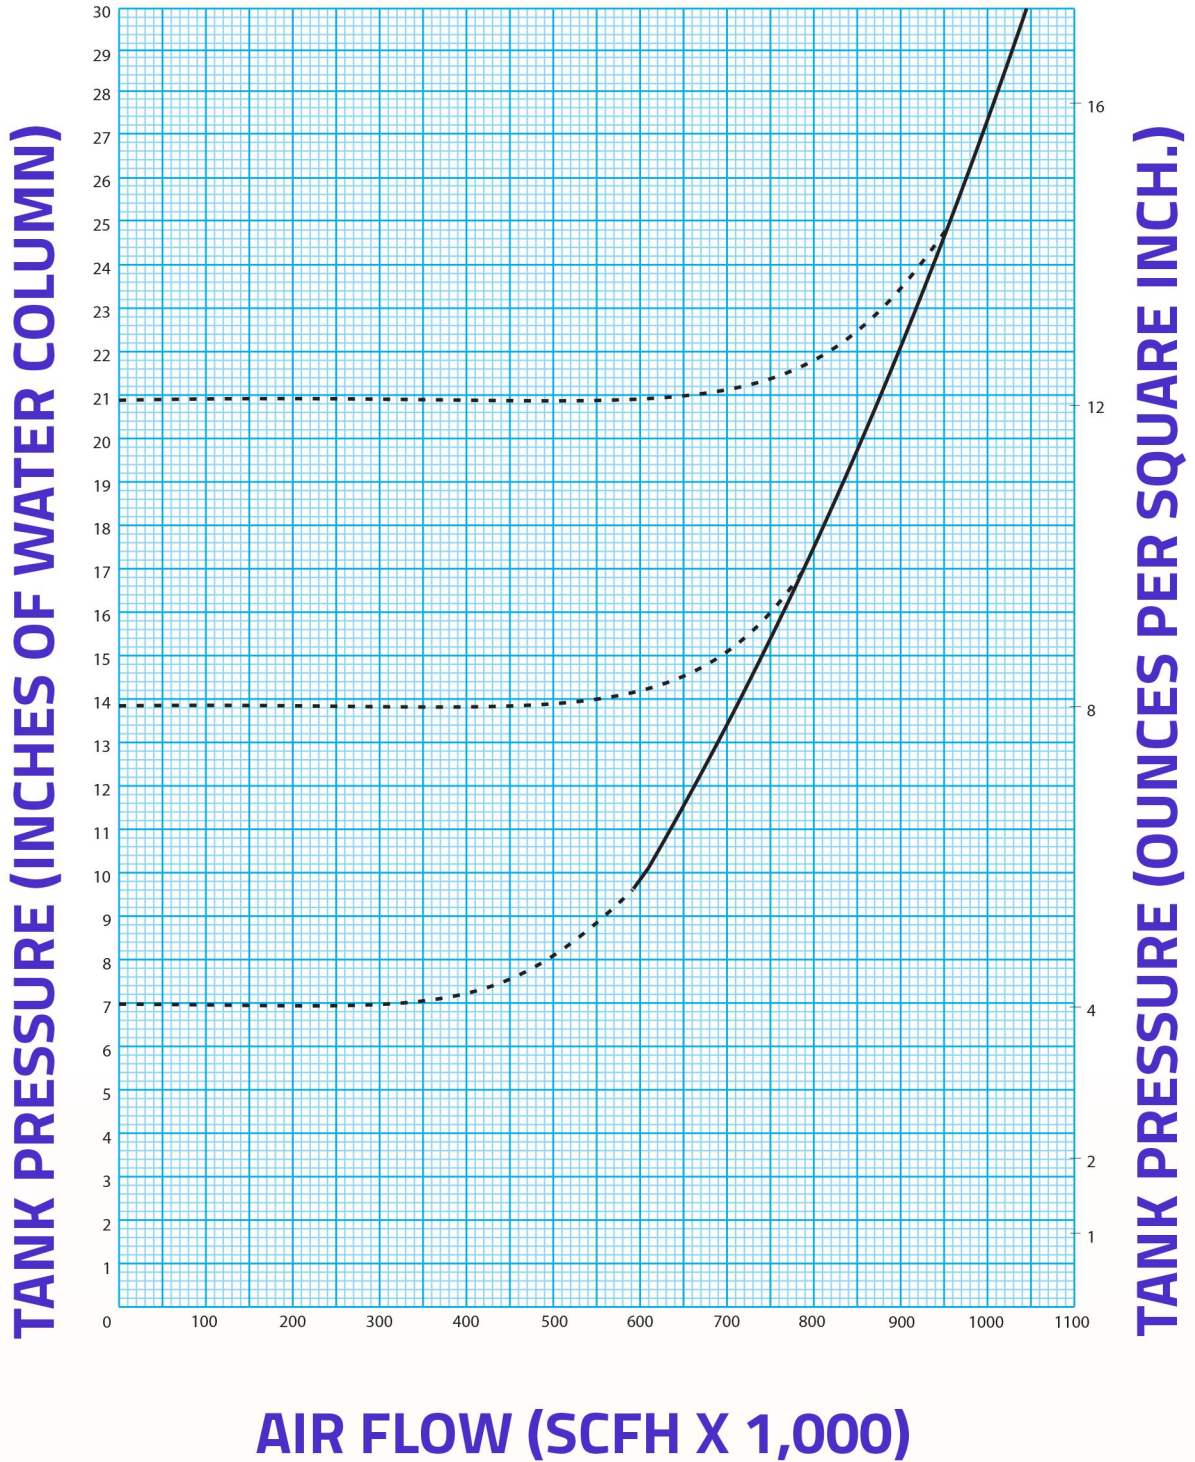

FAV SYSTEMS MODEL EPR

EMERGENCY PRESSURE RELIEF/16" INLET

PRESSURE FLOW CURVE

SPECIALIZED IN PREVENTING FUGITIVE EMISSIONS

Contact: 1 (956) 589 8832

www.favsystems.com

FAV SYSTEMS MODEL EPR

EMERGENCY PRESSURE RELIEF/20" INLET

PRESSURE FLOW CURVE

SPECIALIZED IN PREVENTING FUGITIVE EMISSIONS

Contact: 1 (956) 589 8832

www.favsystems.com

FAV SYSTEMS MODEL EPR

EMERGENCY PRESSURE RELIEF/24" INLET

PRESSURE FLOW CURVE

SPECIALIZED IN PREVENTING FUGITIVE EMISSIONS