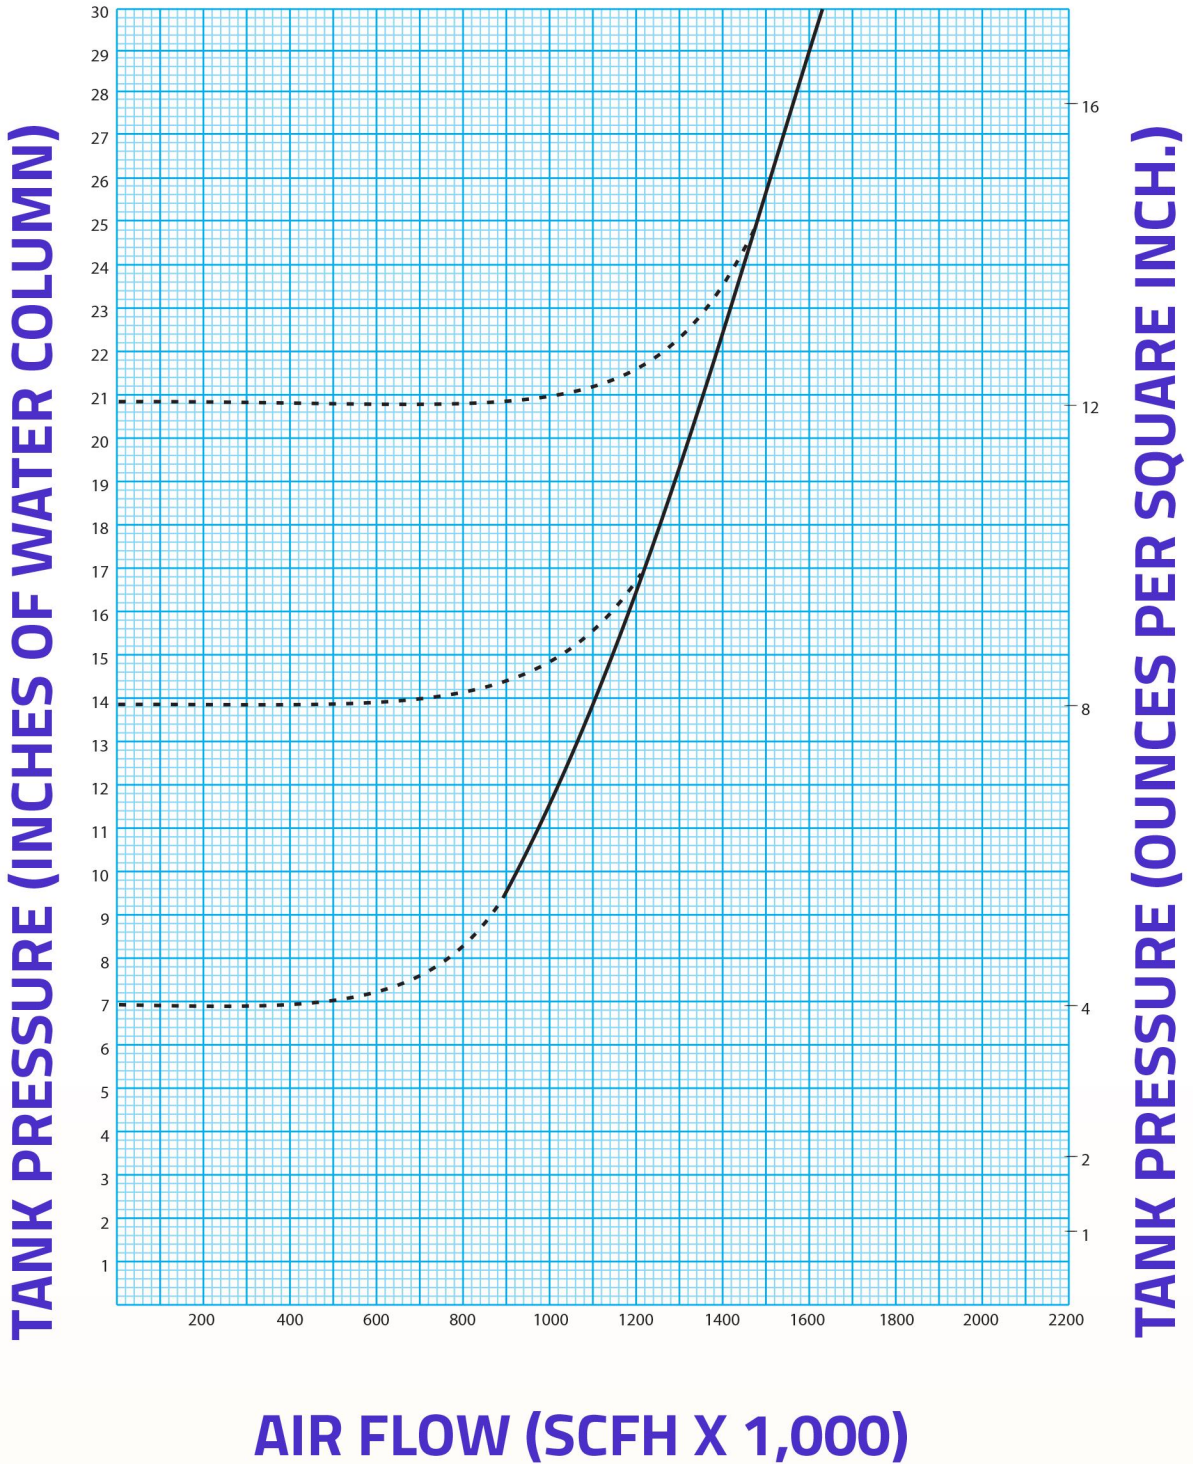

FAV SYSTEMS MODEL EPR

EMERGENCY PRESSURE RELIEF/16" INLET

PRESSURE FLOW CURVE

SPECIALIZED IN PREVENTING FUGITIVE EMISSIONS

Contact: 1 (956) 589 8832

www.favsystems.com

FAV SYSTEMS MODEL EPR

EMERGENCY PRESSURE RELIEF/20" INLET

PRESSURE FLOW CURVE

SPECIALIZED IN PREVENTING FUGITIVE EMISSIONS

Contact: 1 (956) 589 8832

www.favsystems.com

FAV SYSTEMS MODEL EPR

EMERGENCY PRESSURE RELIEF/24" INLET

PRESSURE FLOW CURVE

SPECIALIZED IN PREVENTING FUGITIVE EMISSIONS