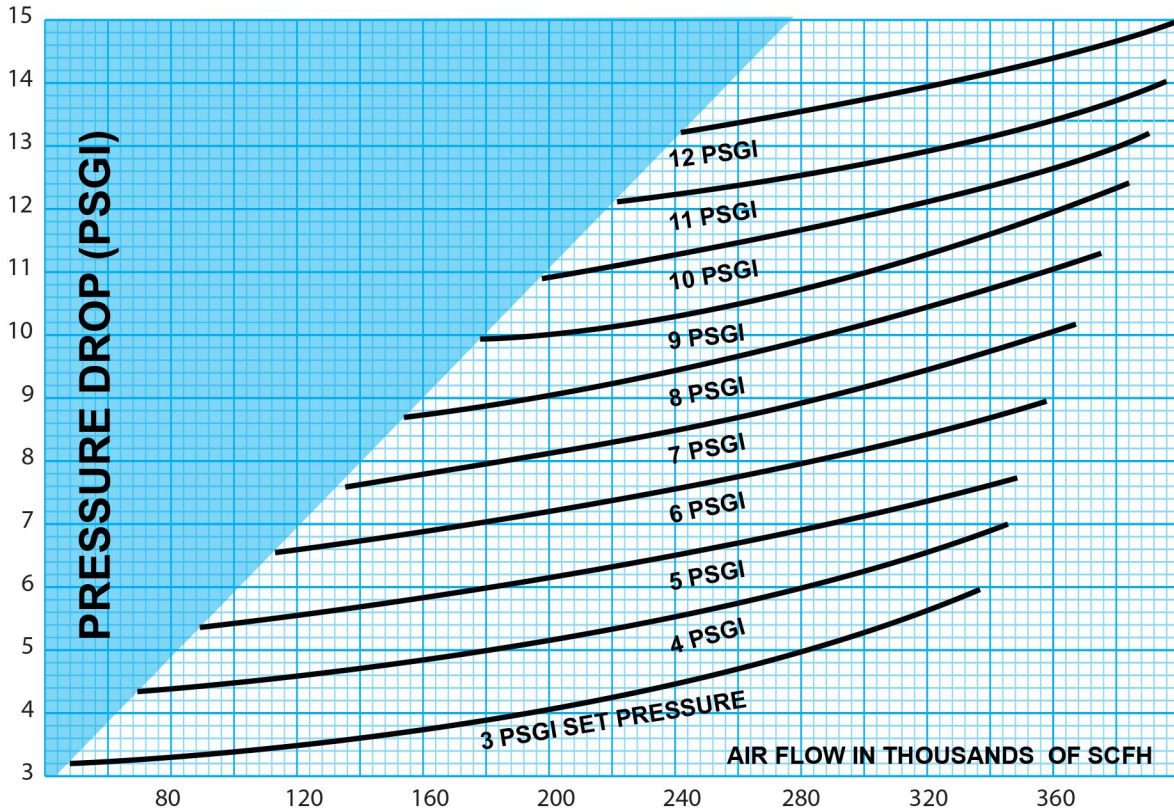

3" PRESSURE RELIEF VENT (END OF LINE)

4" PRESSURE RELIEF VENT (END OF LINE)

6" PRESSURE RELIEF VENT (END OF LINE)

8" PRESSURE RELIEF VENT (END OF LINE)

12" PRESSURE RELIEF VENT (END OF LINE)