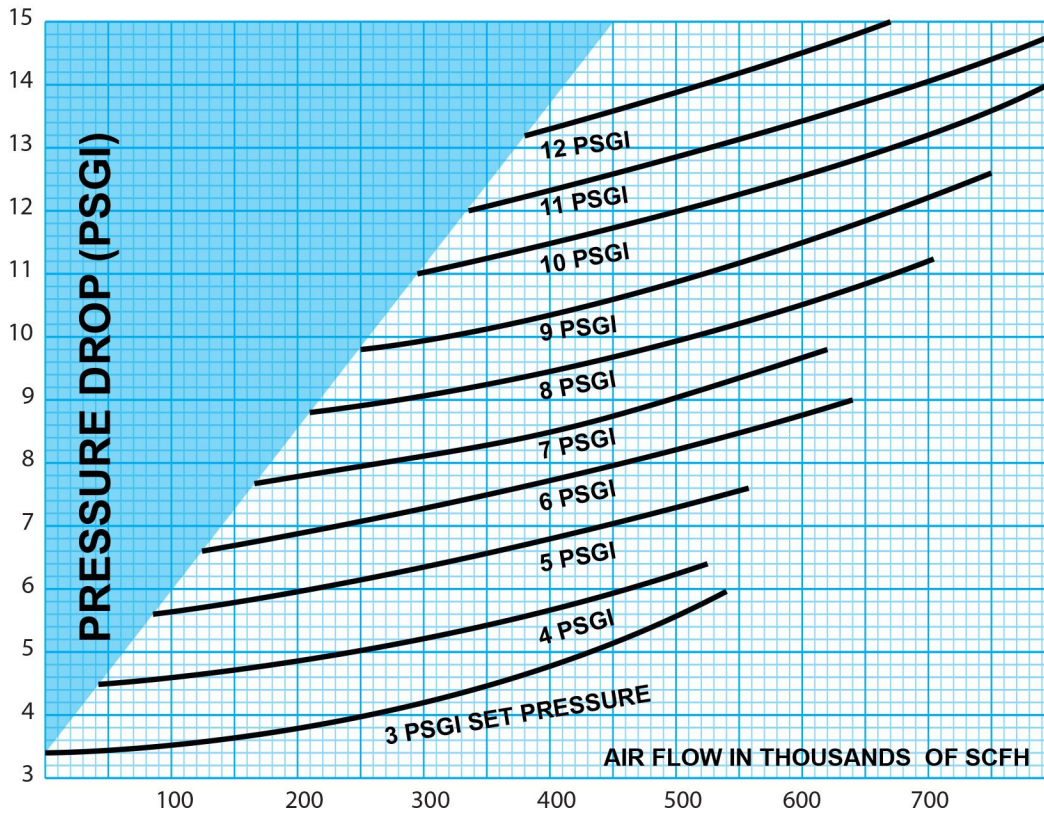

3" PRESSURE RELIEF VENT (END OF LINE)

4" PRESSURE RELIEF VENT (END OF LINE)

6" PRESSURE RELIEF VENT (END OF LINE)

8" PRESSURE RELIEF VENT (END OF LINE)

12" PRESSURE RELIEF VENT (END OF LINE)