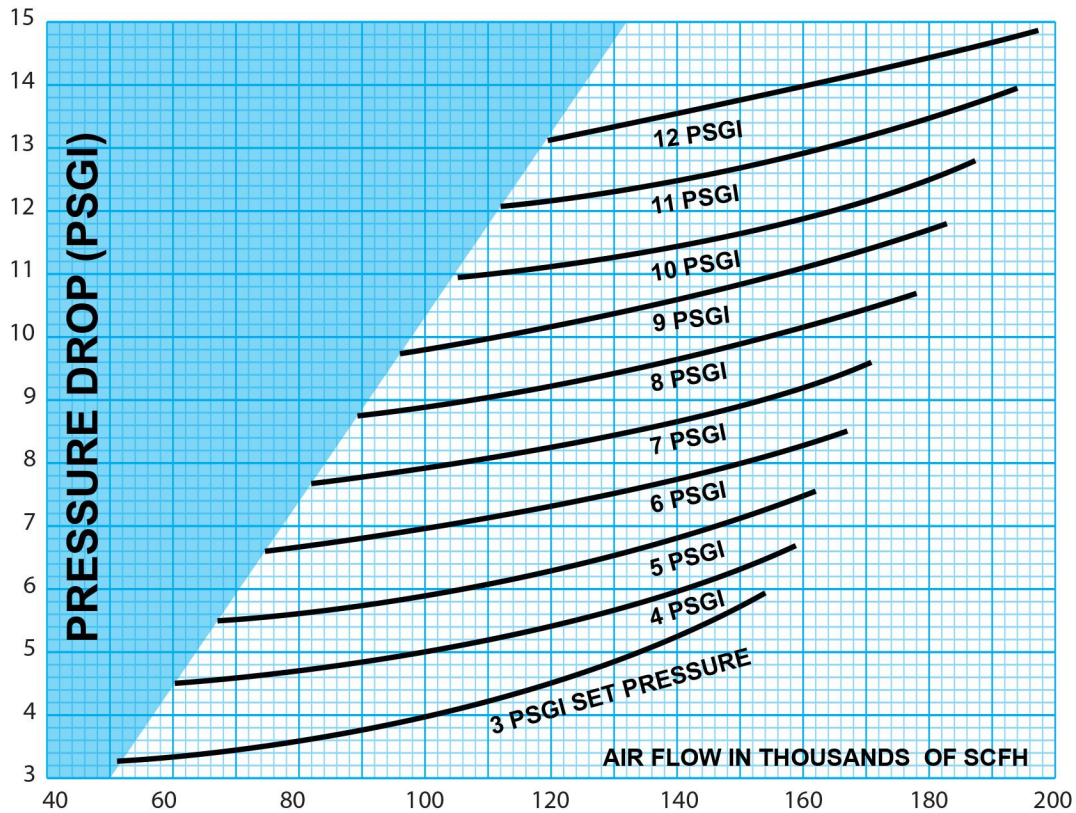

3" PRESSURE RELIEF VENT (END OF LINE)

4" PRESSURE RELIEF VENT (END OF LINE)

6" PRESSURE RELIEF VENT (END OF LINE)

8" PRESSURE RELIEF VENT (END OF LINE)

12" PRESSURE RELIEF VENT (END OF LINE)