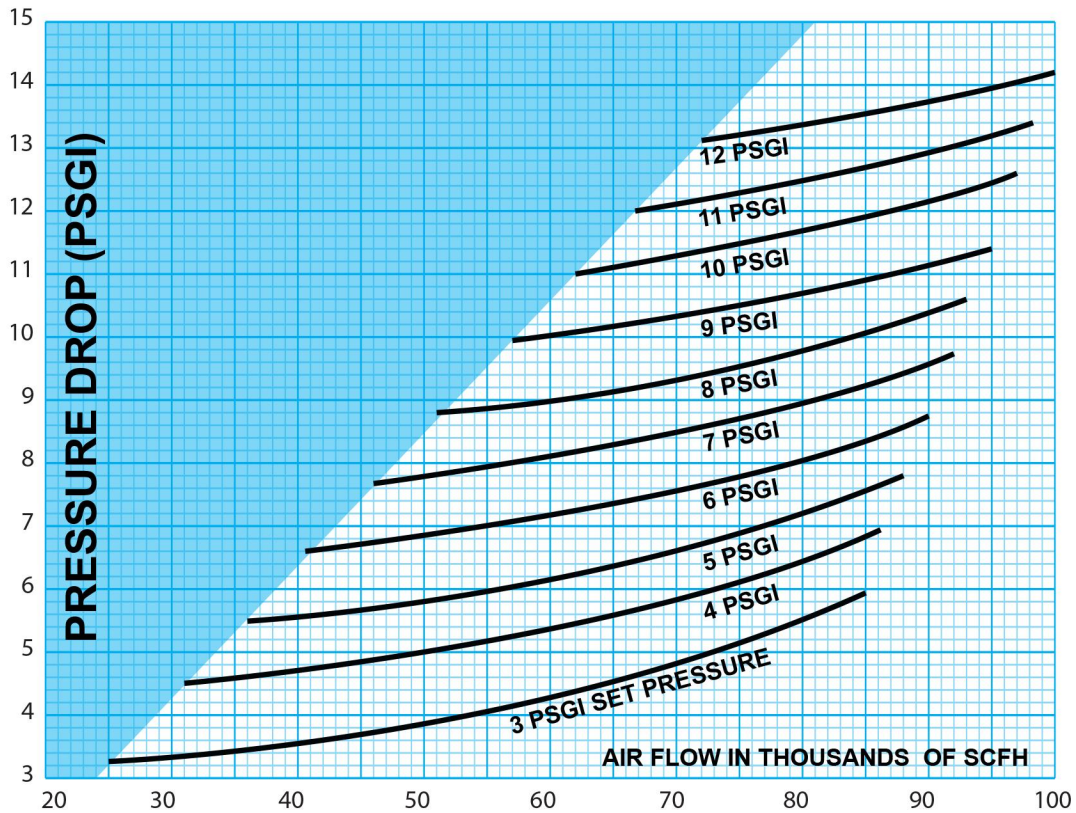

3" PRESSURE RELIEF VENT (END OF LINE)

4" PRESSURE RELIEF VENT (END OF LINE)

6" PRESSURE RELIEF VENT (END OF LINE)

8" PRESSURE RELIEF VENT (END OF LINE)

12" PRESSURE RELIEF VENT (END OF LINE)