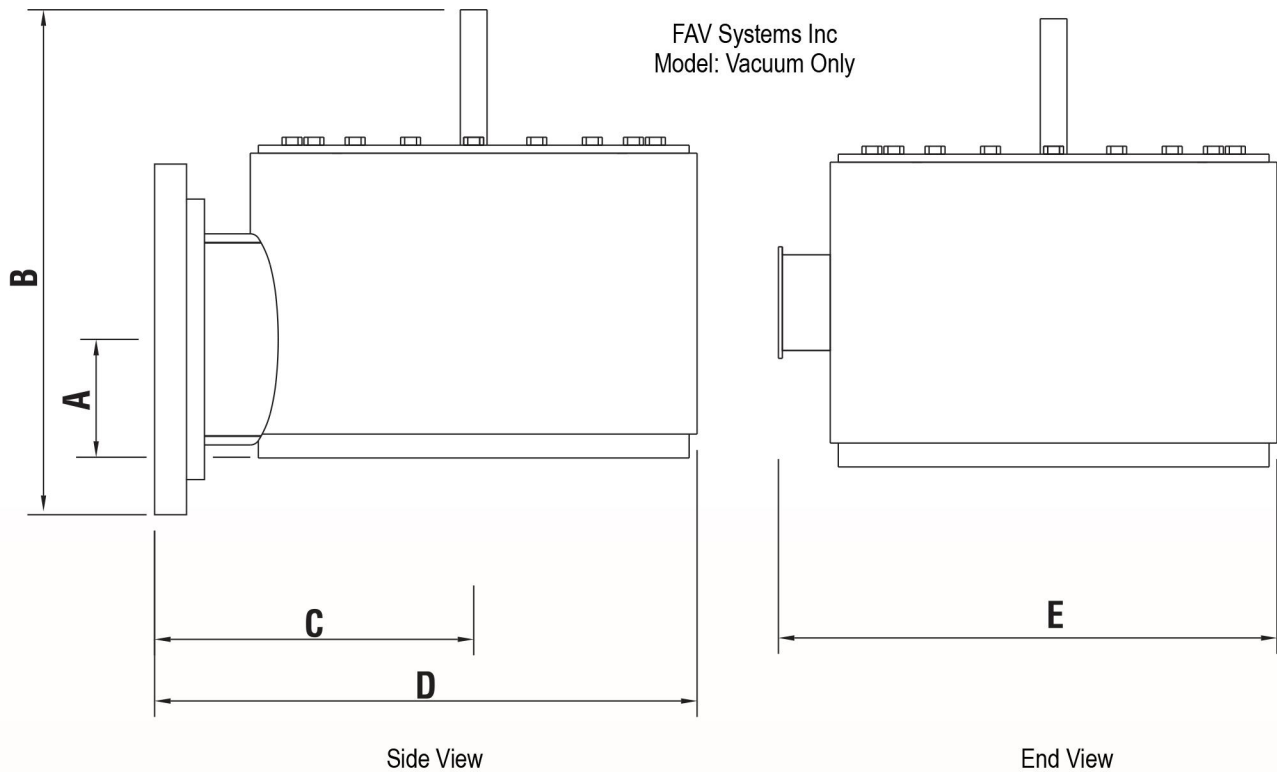

VAPOR TIGHT VENT
 MODEL VOS VACUUM ONLY SIDE MOUNT

FAV SYSTEMS MODEL V.O.S. (VACUUM ONLY SIDE MOUNT)

VENT SIZE	A	B	C	D	E
2"	1 3/4"	11 3/4"	8 3/8"	13 3/4"	12 3/16"
3"	2 1/4"	12"	8 3/8"	13 3/4"	12 3/16"
4"	2 11/16"	13 1/16"	8 3/8"	13 3/4"	12 3/16"
6"	3 3/4"	15 7/8"	10"	17"	15 11/16"
8"	4 11/16"	19 7/8"	12"	20"	17 11/16"
10"	5 11/16"	22 15/16"	13"	22"	19 11/16"
12"	6 11/16"	26 15/16"	14"	24"	21 11/16"