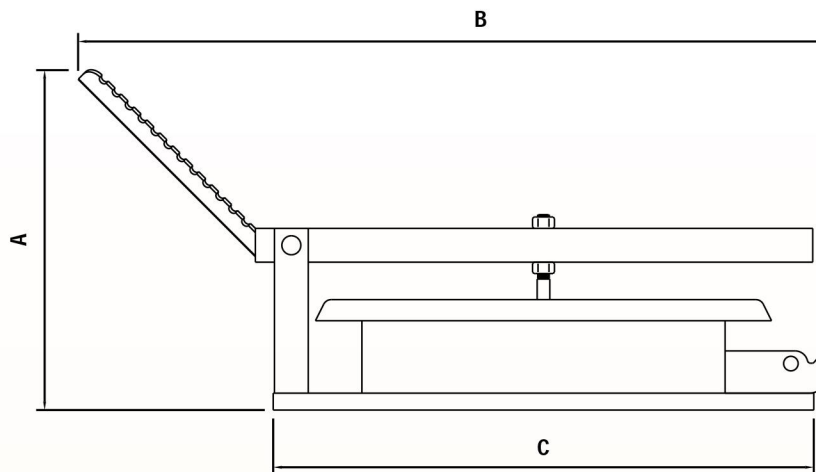

VAPOR TIGHT VENT
MODEL G.H. GAUGE HATCH

FAV SYSTEMS MODEL G.H.F.L. (Gauge Hatch Foot-Operated Lockdown)

FAV SYSTEMS MODEL G.H.F.F. (Gauge Hatch Foot-Operated Free-Floating)

VENT SIZE	A	B	C
6"	12"	18"	12"
8"	12"	18 1/2"	13 3/4"
10"	12"	21 1/2"	16"

FAV SYSTEMS MODEL Gauge Hatch

SIDE VIEW OF GAUGE HATCH WITH LOCKDOWN

SIDE VIEW OF GAUGE HATCH WITHOUT LOCKDOWN

SPECIALIZED IN PREVENTING FUGITIVE EMISSIONS

Contact: 1 (956) 589 8832

www.favsystems.com