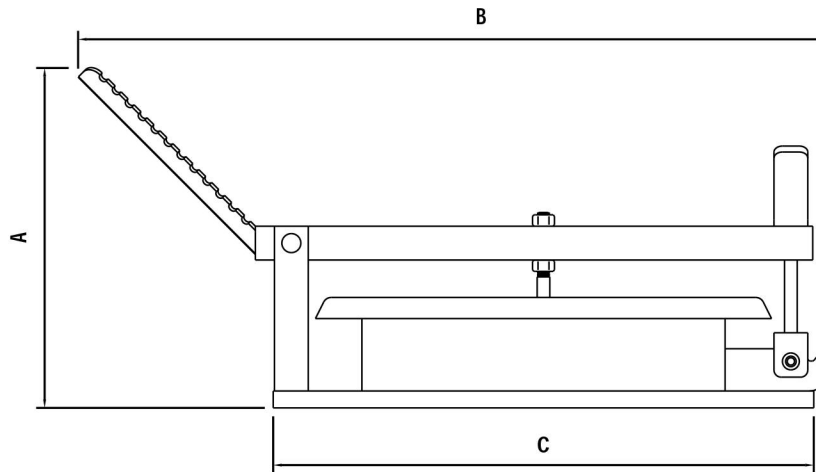

VAPOR TIGHT VENT
MODEL G.H. GAUGE HATCH

FAV SYSTEMS MODEL G.H.F.L. (Gauge Hatch Foot-Operated Lockdown)

FAV SYSTEMS MODEL G.H.F.F. (Gauge Hatch Foot-Operated Free-Floating)

VENT SIZE	A	B	C
6"	12"	18"	12"
8"	12"	18 1/2"	13 3/4"
10"	12"	21 1/2"	16"

FAV SYSTEMS MODEL Gauge Hatch

SIDE VIEW OF GAUGE HATCH WITH LOCKDOWN

SIDE VIEW OF GAUGE HATCH WITHOUT LOCKDOWN

SPECIALIZED IN PREVENTING FUGITIVE EMISSIONS

Contact: 1 (956) 589 8832

www.favsystems.com