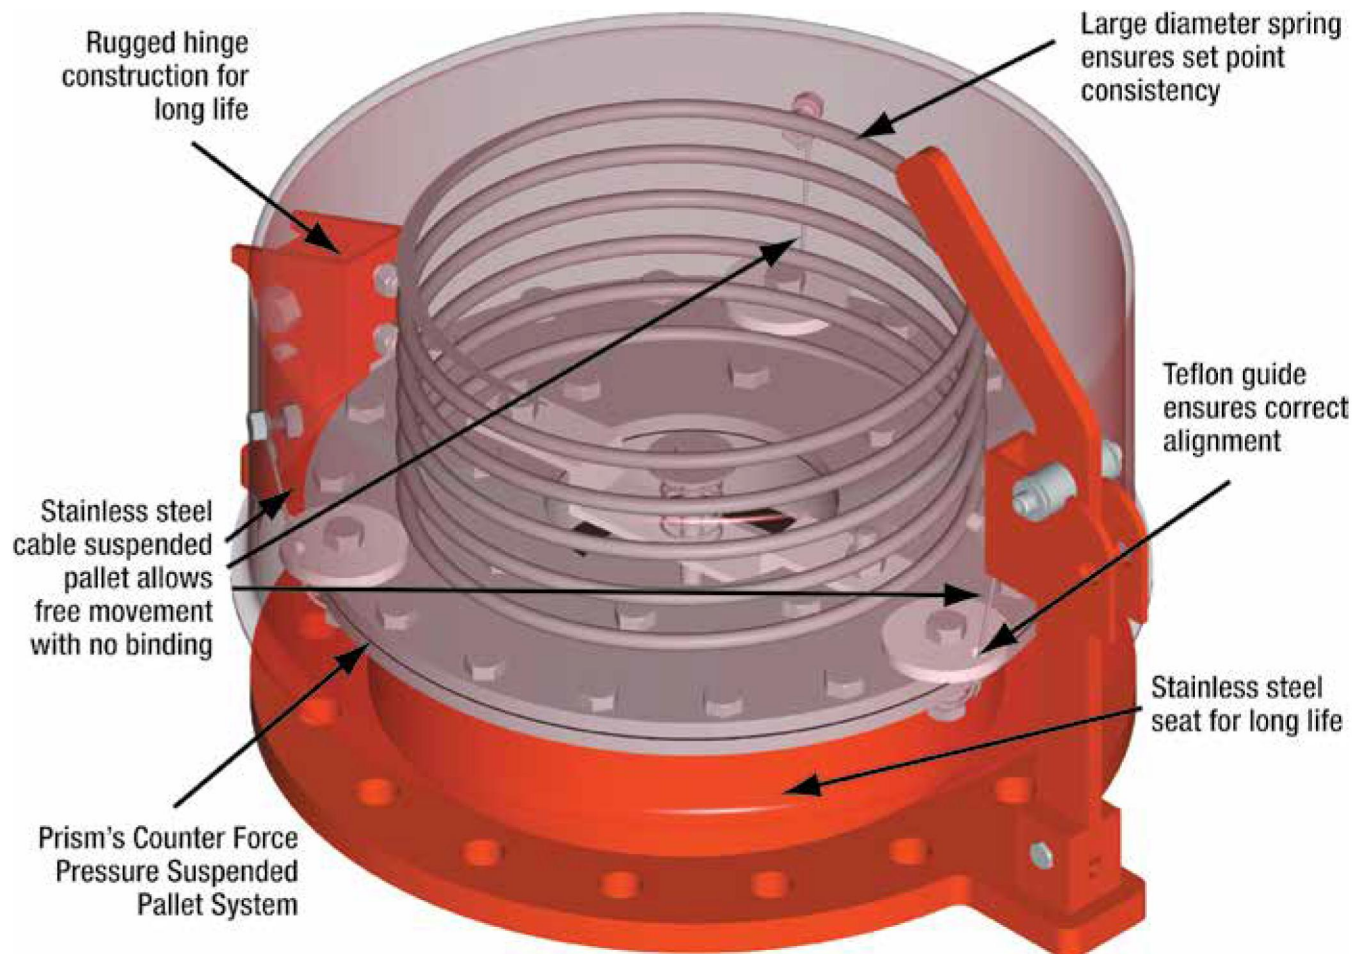

VAPOR TIGHT
PRESSURE VACUUM THIEFT HATCHES

COUNTER FORCE PRESSURE SUSPENDED SEAL ASSEMBLY

**FAV SYSTEMS
PATENTED SEALING
SYSTEM WITH TANK
PRESSURE GAUGE
FEATURE**

FAV Systems has developed the Vapor Tight Pressure/Vacuum Thief Hatch to address fugitive emissions releases for the new millennium. Releases of toxic vapors into the atmosphere are being viewed as unacceptable and wrong. The right thing to do is to purchase equipment that offers superior sealing ability; products that are built to last as long as the tank itself, and that have good local service and support to make repairs quickly if necessary.

The FAV Systems Vapor Tight Thief Hatch addresses all of these issues. The Counter Force Pressure Suspended Seal Assembly actually inflates as the pressure rises in the tank. As it inflates, it creates an even tighter seal. A choice of body materials such as aluminum, coated carbon steel and stainless steel is available to choose from. Carbon steel and stainless steel construction ensures long life and durability. FAV Systems has local manufacturing facilities and pursues engineering challenges aimed squarely at our harsh climate and conditions.

Optional Pressure Only Configurations Also Available

SPECIALIZED IN PREVENTING FUGITIVE EMISSIONS

Contact: 1 (956) 589 8832

www.favsystems.com

VAPOR TIGHT
PRESSURE VACUUM THIEF HATCHES

THE COUNTER FORCE PRESSURE SUSPENDED SYSTEM... A CLEAR VIEW OF FAV SYSTEMS INNOVATION IS REPLACING TO COMPETITION

- * Housings available in Carbon Steel, Stainless Steel or Aluminum
- * Pallets available in Stainless Steel or Aluminum
- * Diaphragms available in Teflon or Viton

**ALL THIEF HATCHES ARE NOT CREATED EQUAL...
NOT AFTER YOU'VE TRIED FAV SYSTEMS TECHNOLOGY!**