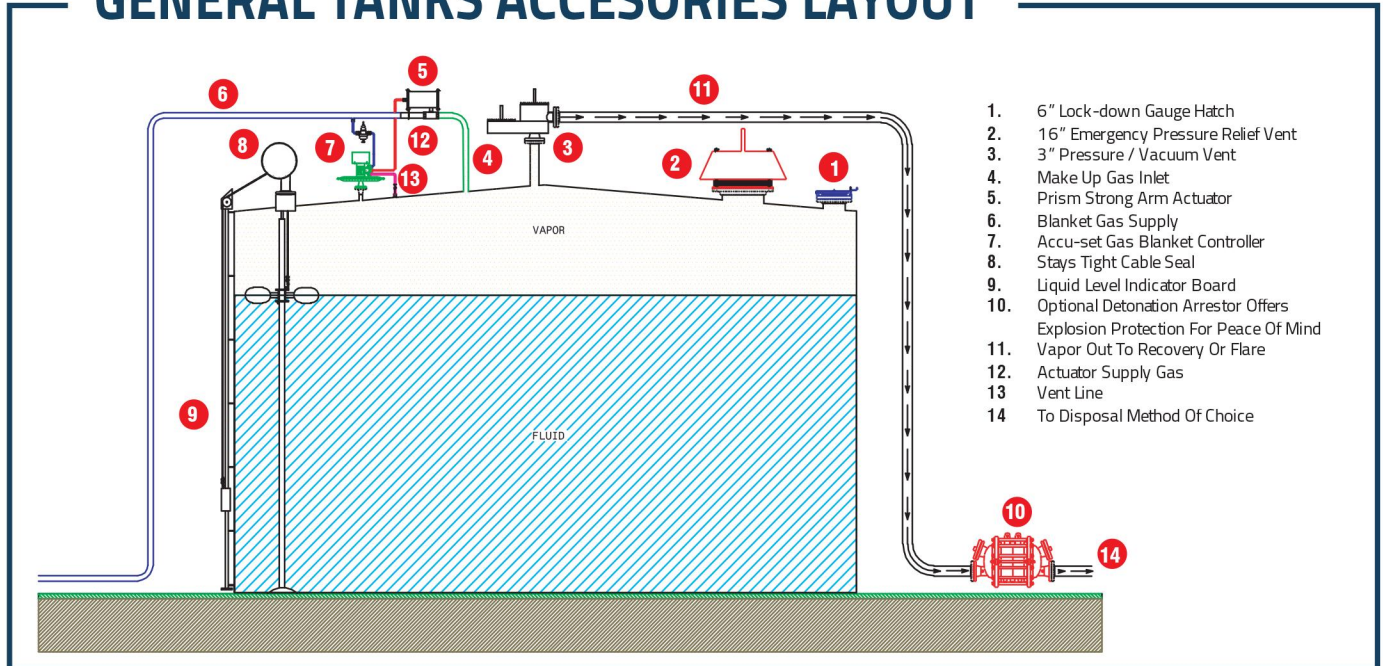

# ALWAYS SLOPE ALL LINES TO FLUID ACCUMULATOR DRUMS TO PREVENT FLUID TRAPS

## GENERAL TANKS ACCESORIES LAYOUT